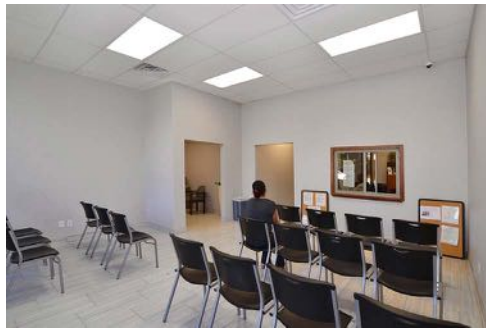

FOR SALE

628 Centre Street

SEQ of S Van Buren Ave & Centre St - Dallas, Texas 75208